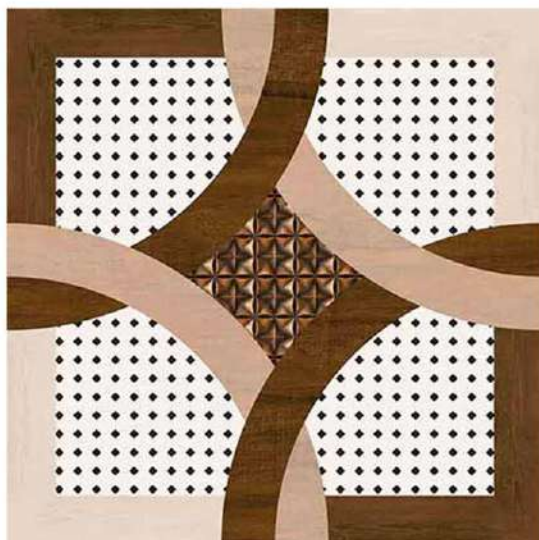

Design Code:- **JW-114**
Matt FINISH

-  Applicable On Wall & Floor
-  HD Clarity
-  Geomatic Variation 3mm±
-  Zero Maintenance
-  Eco Friendly

Design Code:- **JW-115**
Matt FINISH

-  Applicable On Wall & Floor
-  HD Clarity
-  Geometric Variation 3mm±
-  Zero Maintenance
-  Eco Friendly