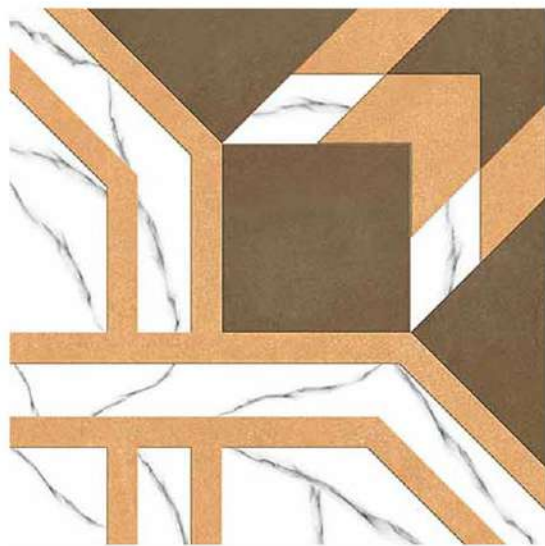

Design Code:- **JW-158**
Matt FINISH

-  Applicable On Wall & Floor
-  HD Clarity
-  Geometric Variation 3mm±
-  Zero Maintenance
-  Eco Friendly

Design Code:- **JW-159**
Matt FINISH

-  Applicable On Wall & Floor
-  HD Clarity
-  Geometric Variation 3mm±
-  Zero Maintenance
-  Eco Friendly