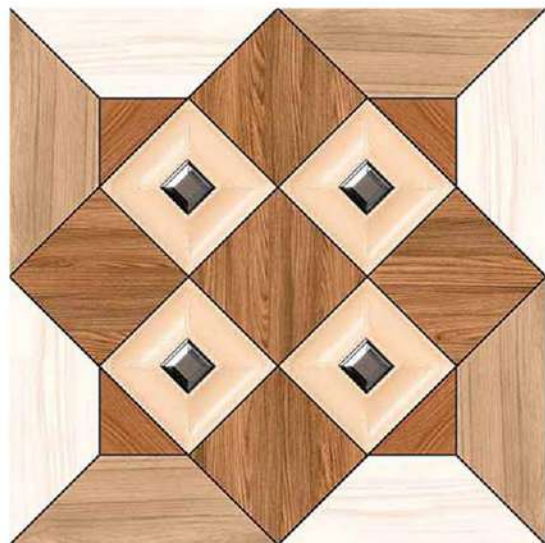

Design Code:- JW-067
Matt FINISH

- Applicable On Wall & Floor
- HD Clarity
- Geomatic Variation 3mm±
- Zero Maintenance
- Eco Friendly