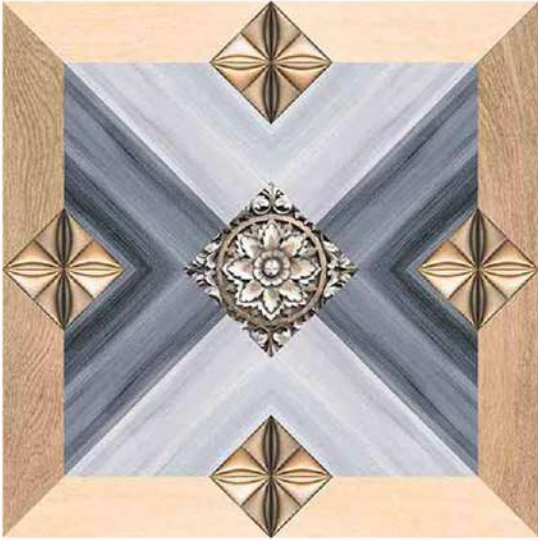

Design Code:- **JW-108**
Matt FINISH