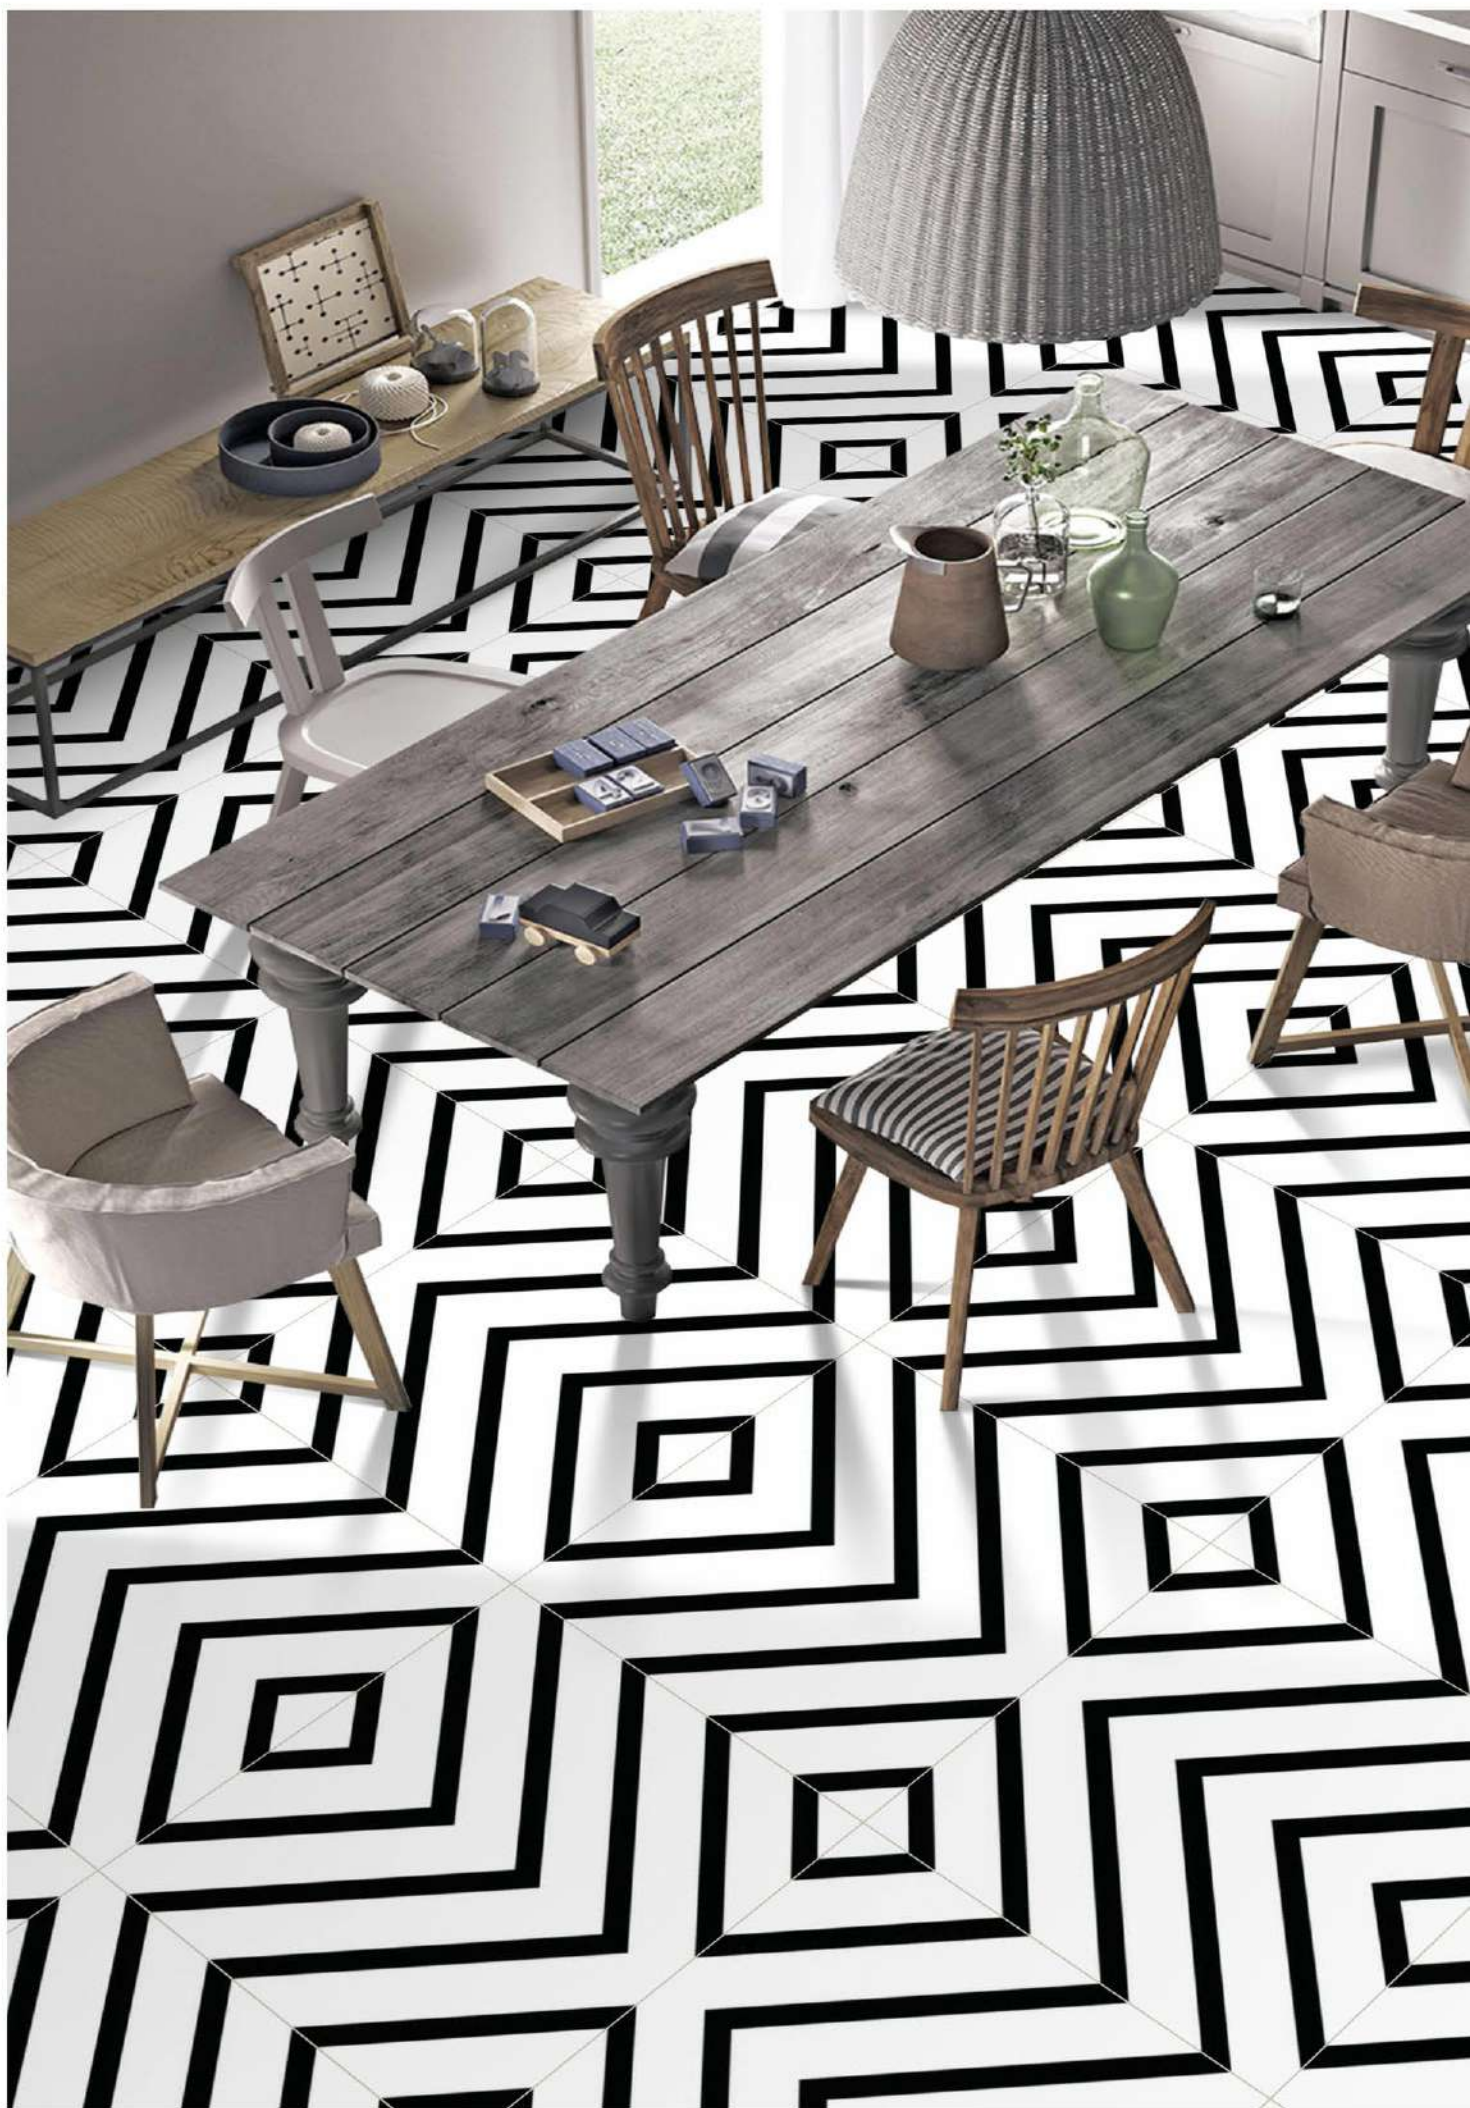

Design Code:- JW-243
Matt FINISH

- Applicable On Wall & Floor
- HD Clarity
- Geomatic Variation 3mm±
- Zero Maintenance
- Eco Friendly

Design Code:- JW-247
Matt FINISH

-  Applicable On Wall & Floor
-  HD Clarity
-  Geomatic Variation 3mm±
-  Zero Maintenance
-  Eco Friendly