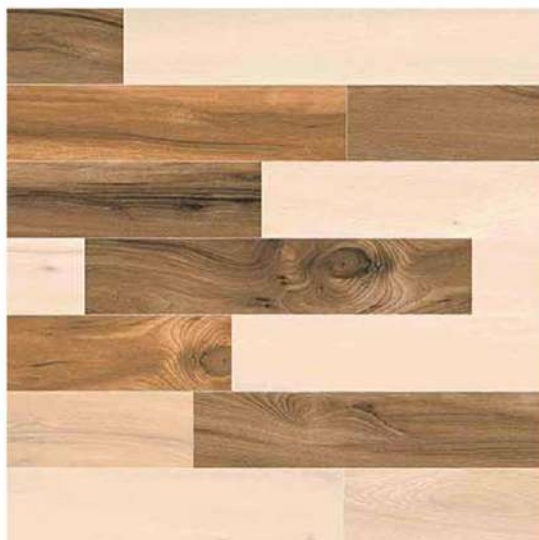

Design Code:- **JW-119**
Matt FINISH

- Applicable On Wall & Floor
- HD Clarity
- Geomatic Variation 3mm±
- Zero Maintenance
- Eco Friendly