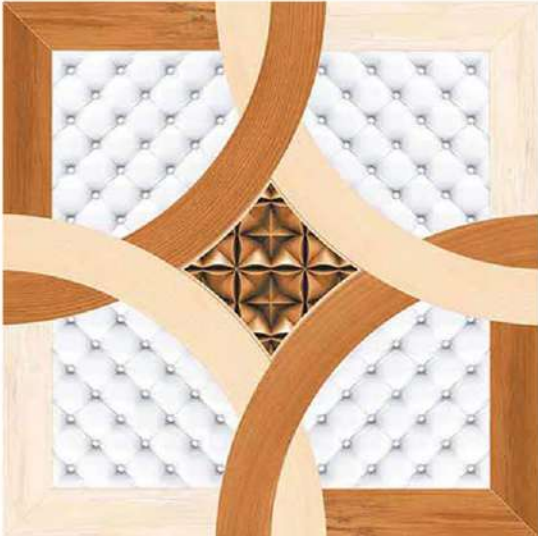

Design Code:- JW-009
Matt FINISH

- Applicable On Wall & Floor
- HD Clarity
- Geomatic Variation 3mm±
- Zero Maintenance
- Eco Friendly