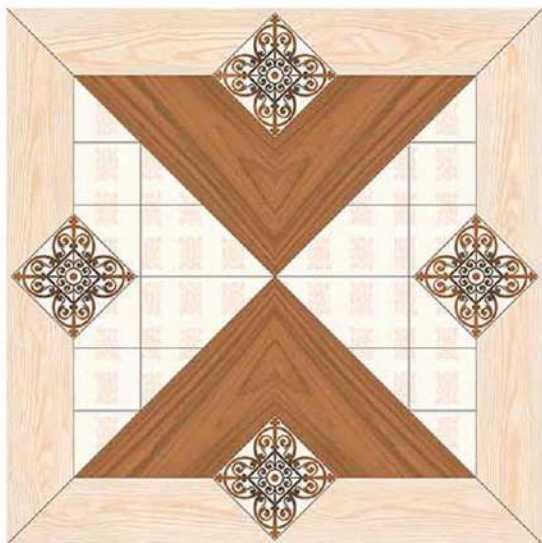

Design Code:- **JW-042**
Matt FINISH

-  Applicable On Wall & Floor
-  HD Clarity
-  Geomatic Variation 3mm±
-  Zero Maintenance
-  Eco Friendly

Design Code:- **JW-043**
Matt FINISH

-  Applicable On Wall & Floor
-  HD Clarity
-  Geomatic Variation 3mm±
-  Zero Maintenance
-  Eco Friendly