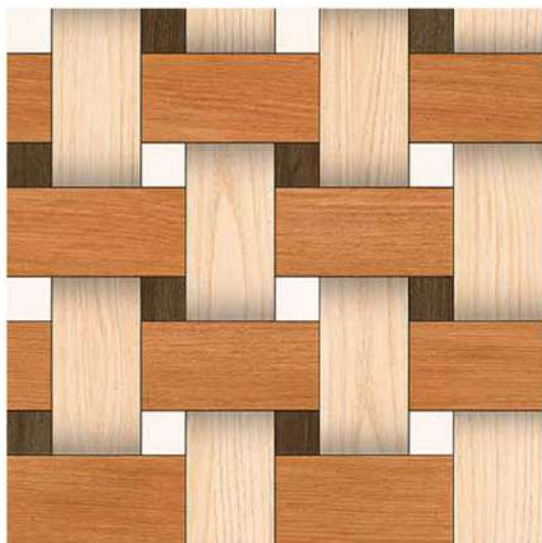

Design Code:- **JW-096**
Matt FINISH

- Applicable On Wall & Floor
- HD Clarity
- Geomatic Variation 3mm±
- Zero Maintenance
- Eco Friendly