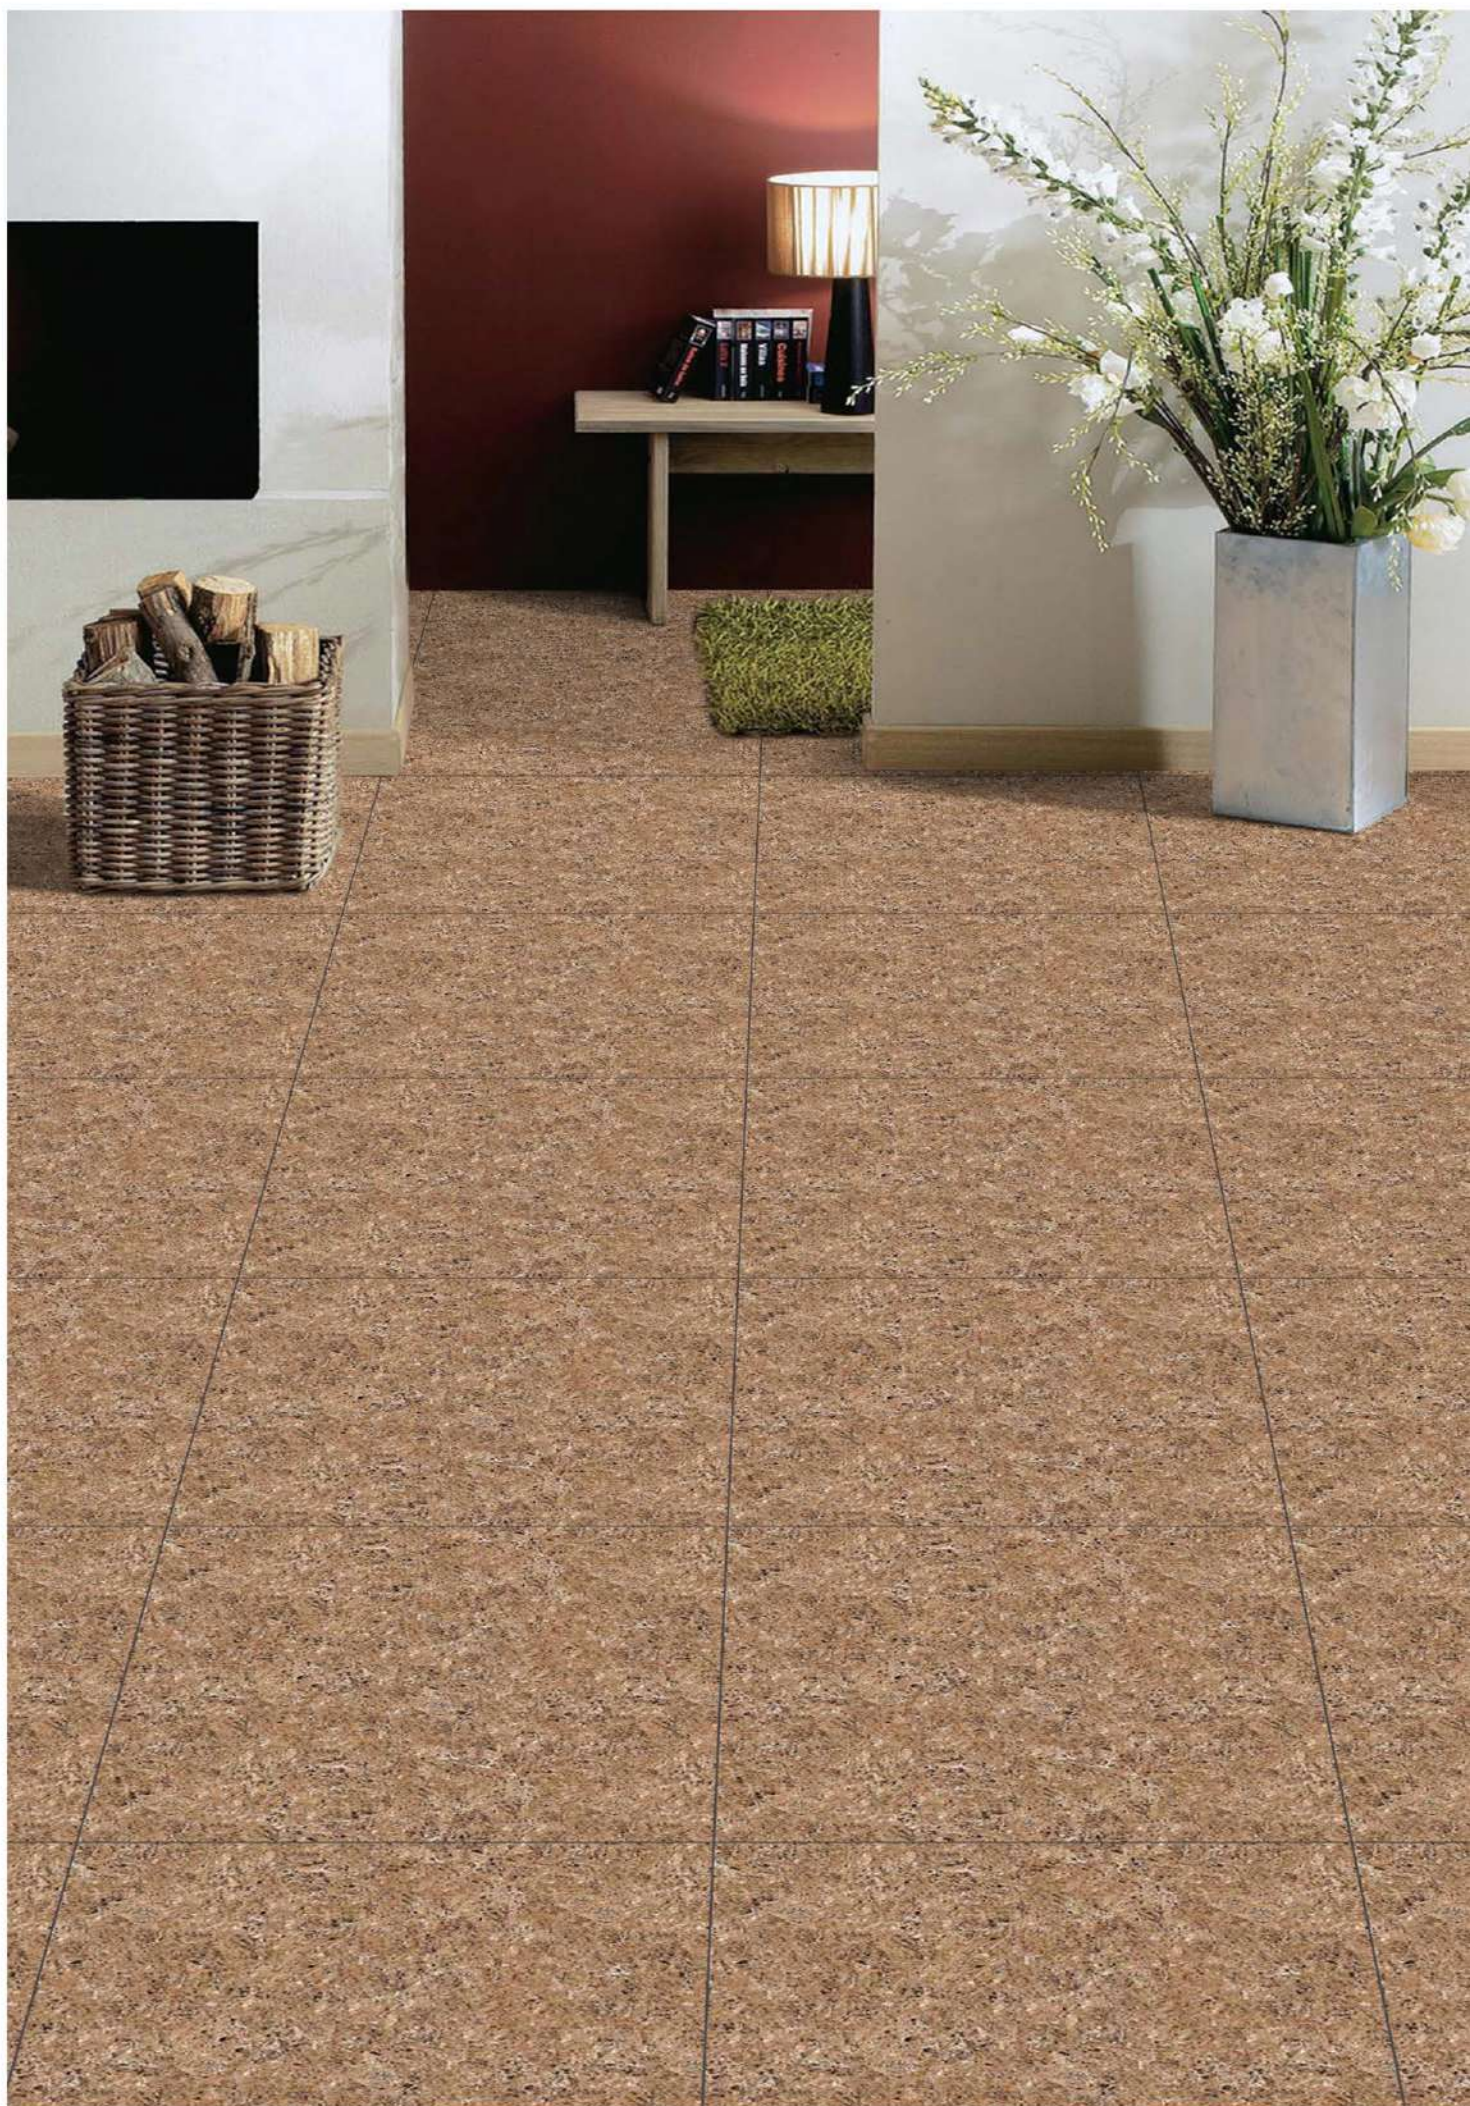

Design Code:- **JW-017**
Matt FINISH

-  Applicable On Wall & Floor
-  HD Clarity
-  Geometric Variation 3mm±
-  Zero Maintenance
-  Eco Friendly

Design Code:- **JW-020**
Matt FINISH

-  Applicable On Wall & Floor
-  HD Clarity
-  Geometric Variation 3mm±
-  Zero Maintenance
-  Eco Friendly