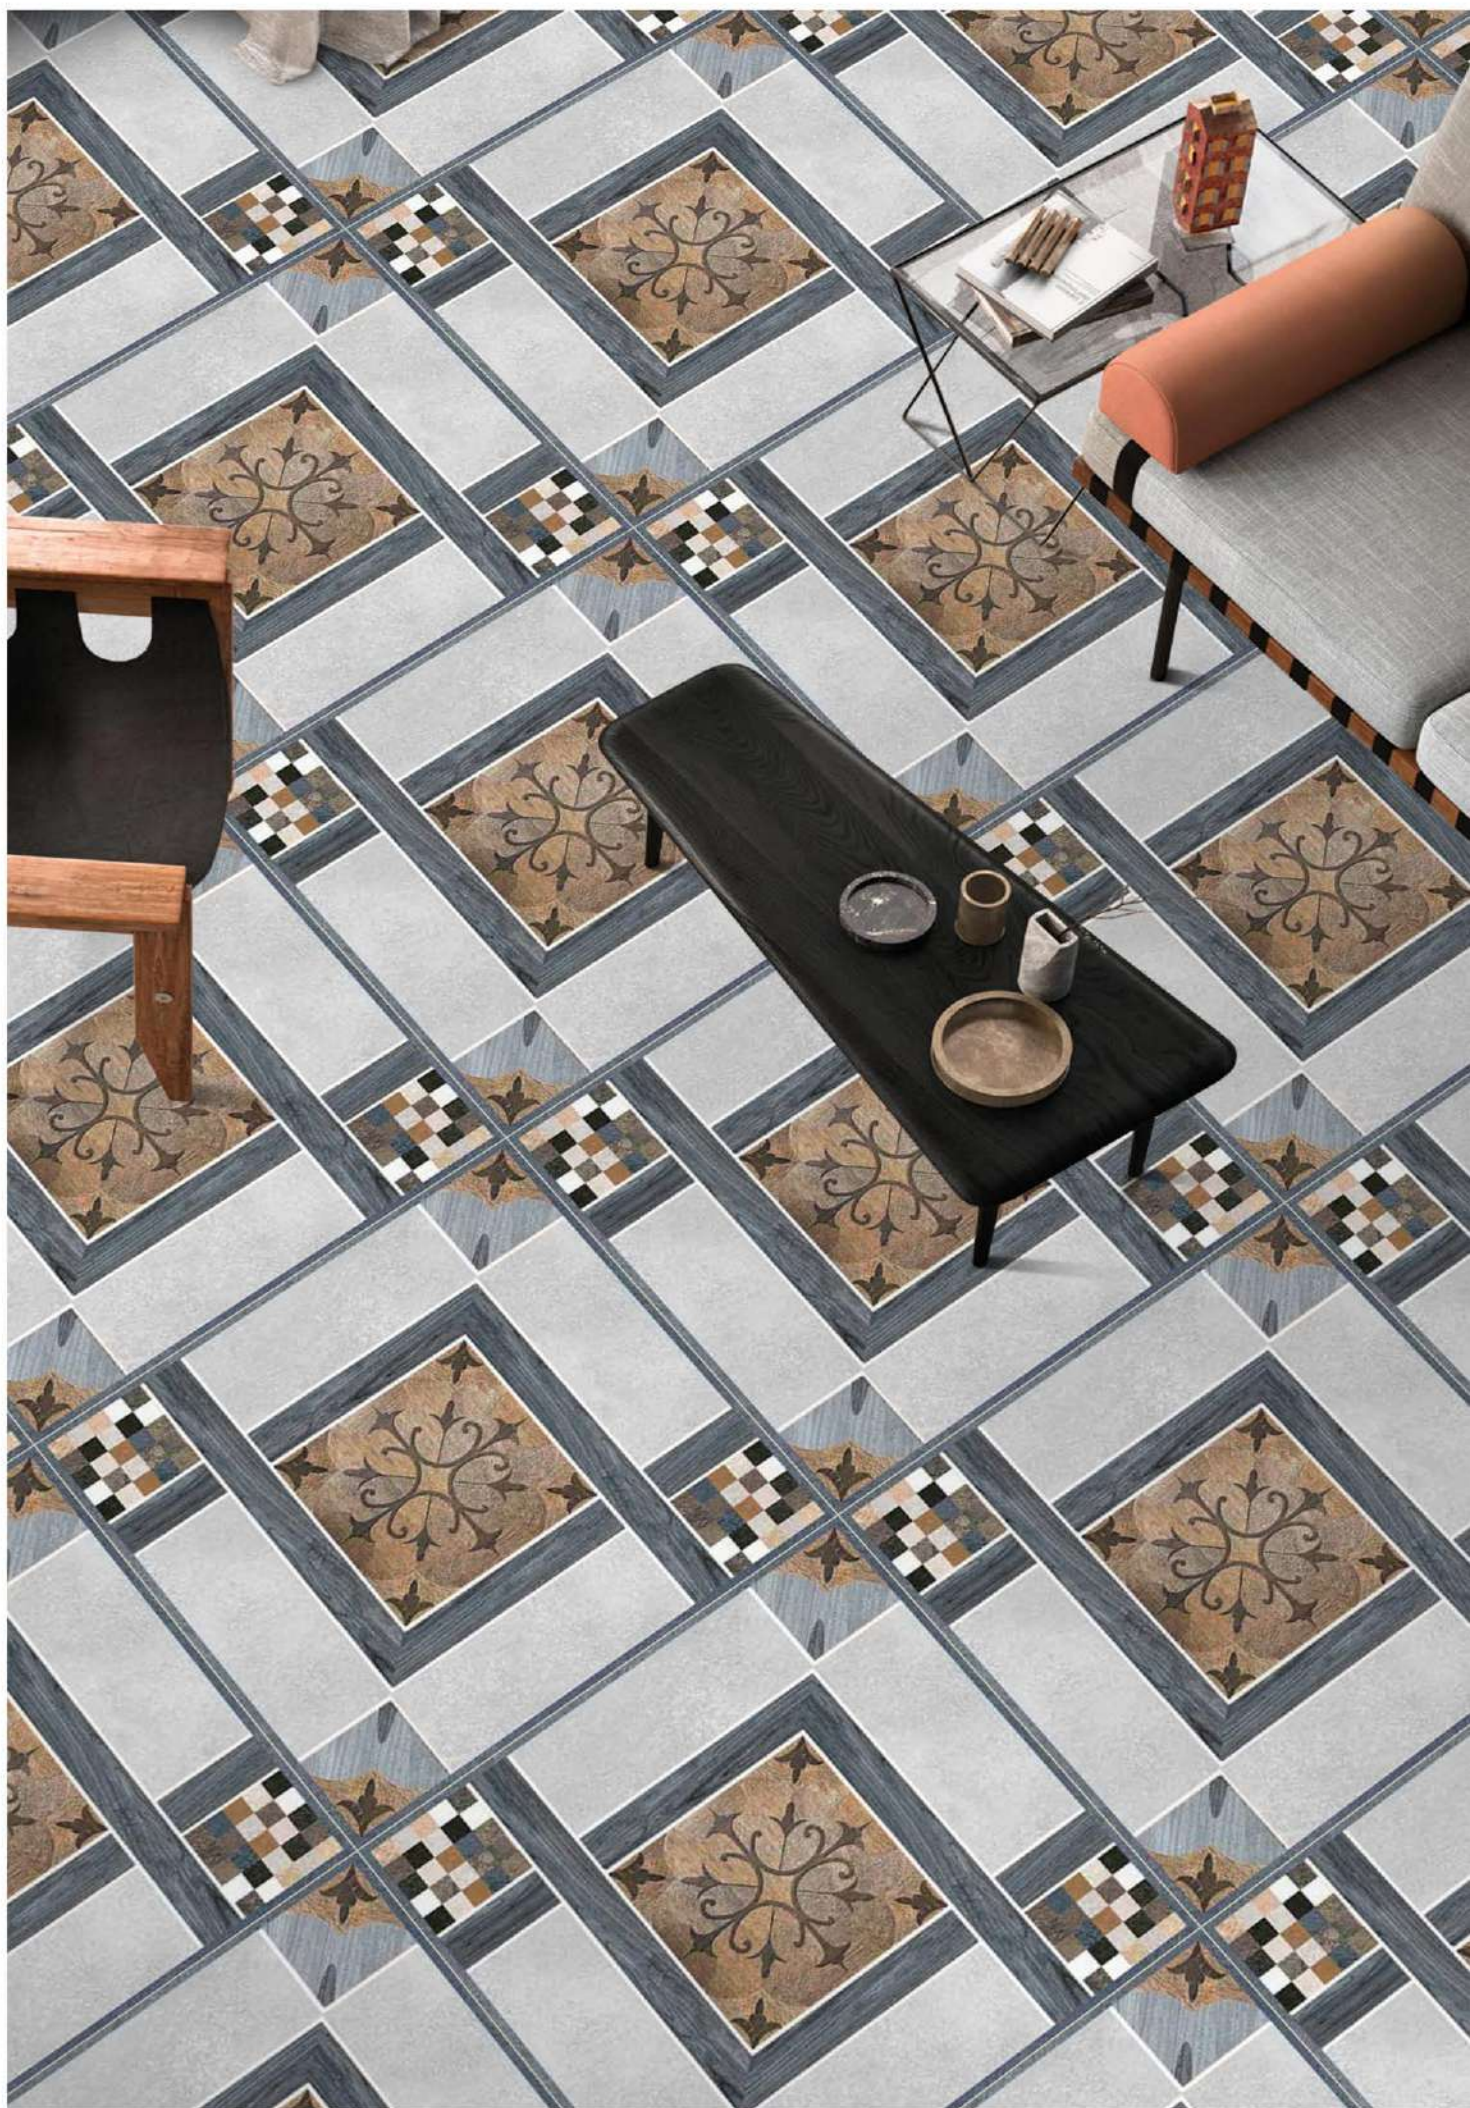

Design Code:- **JW-120**
Matt FINISH

-  Applicable On Wall & Floor
-  HD Clarity
-  Geometric Variation 3mm±
-  Zero Maintenance
-  Eco Friendly

Design Code:- **JW-121**
Matt FINISH

-  Applicable On Wall & Floor
-  HD Clarity
-  Geomatic Variation 3mm±
-  Zero Maintenance
-  Eco Friendly