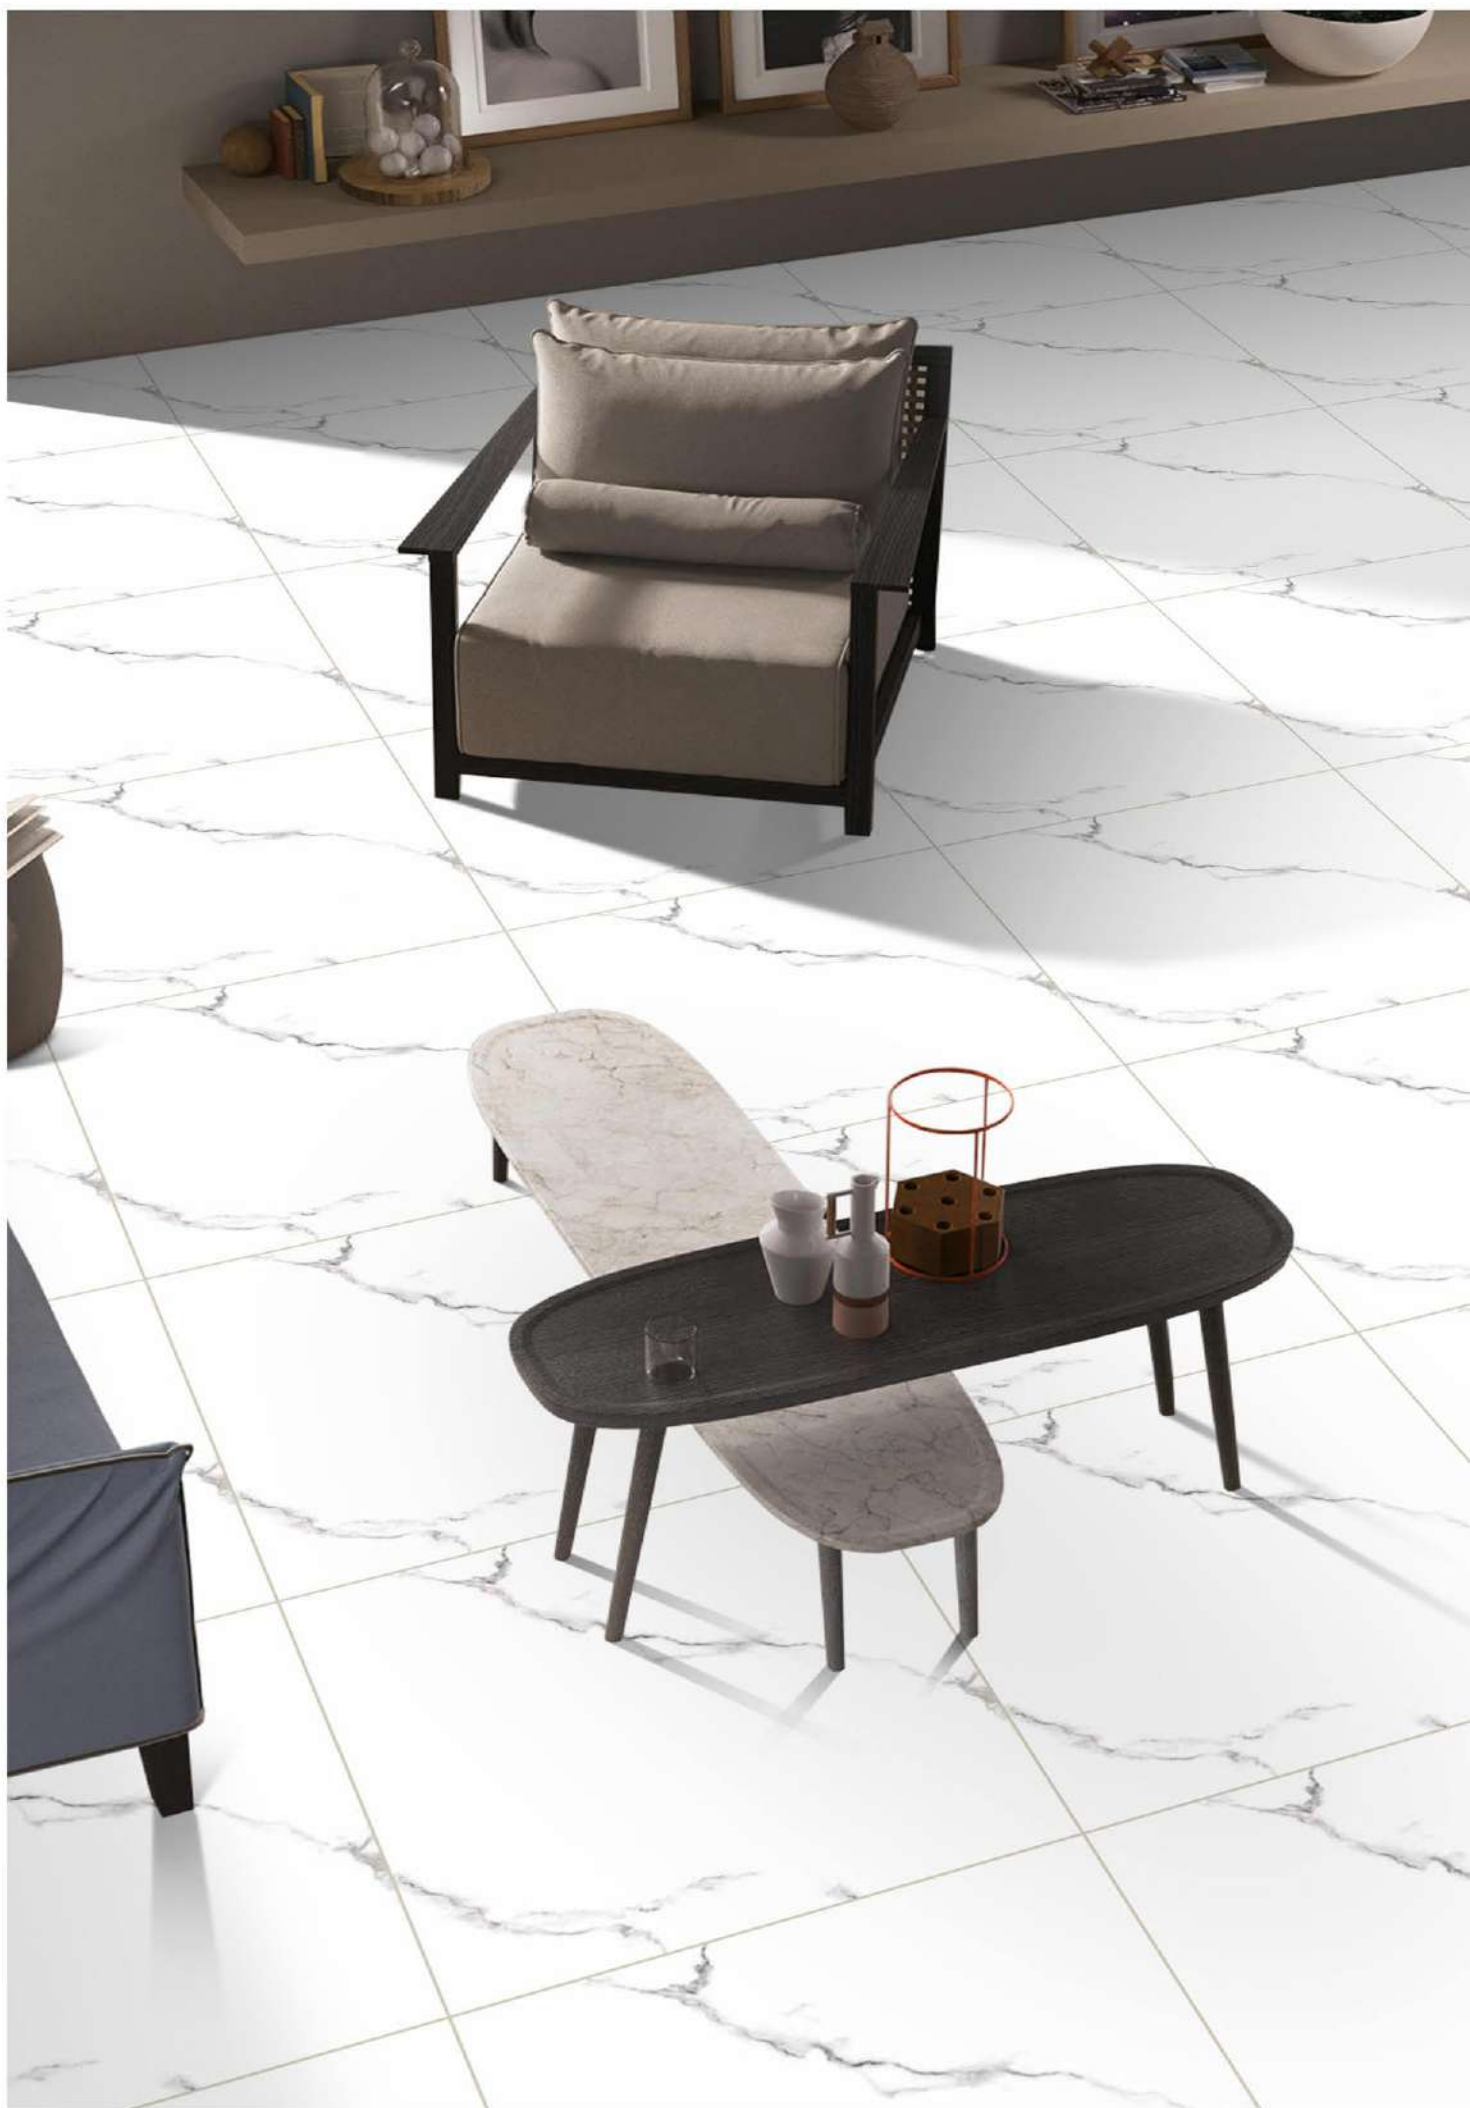

- Applicable On Wall & Floor
- HD Clarity
- Geometric Variation 3mm±
- Zero Maintenance
- Eco Friendly