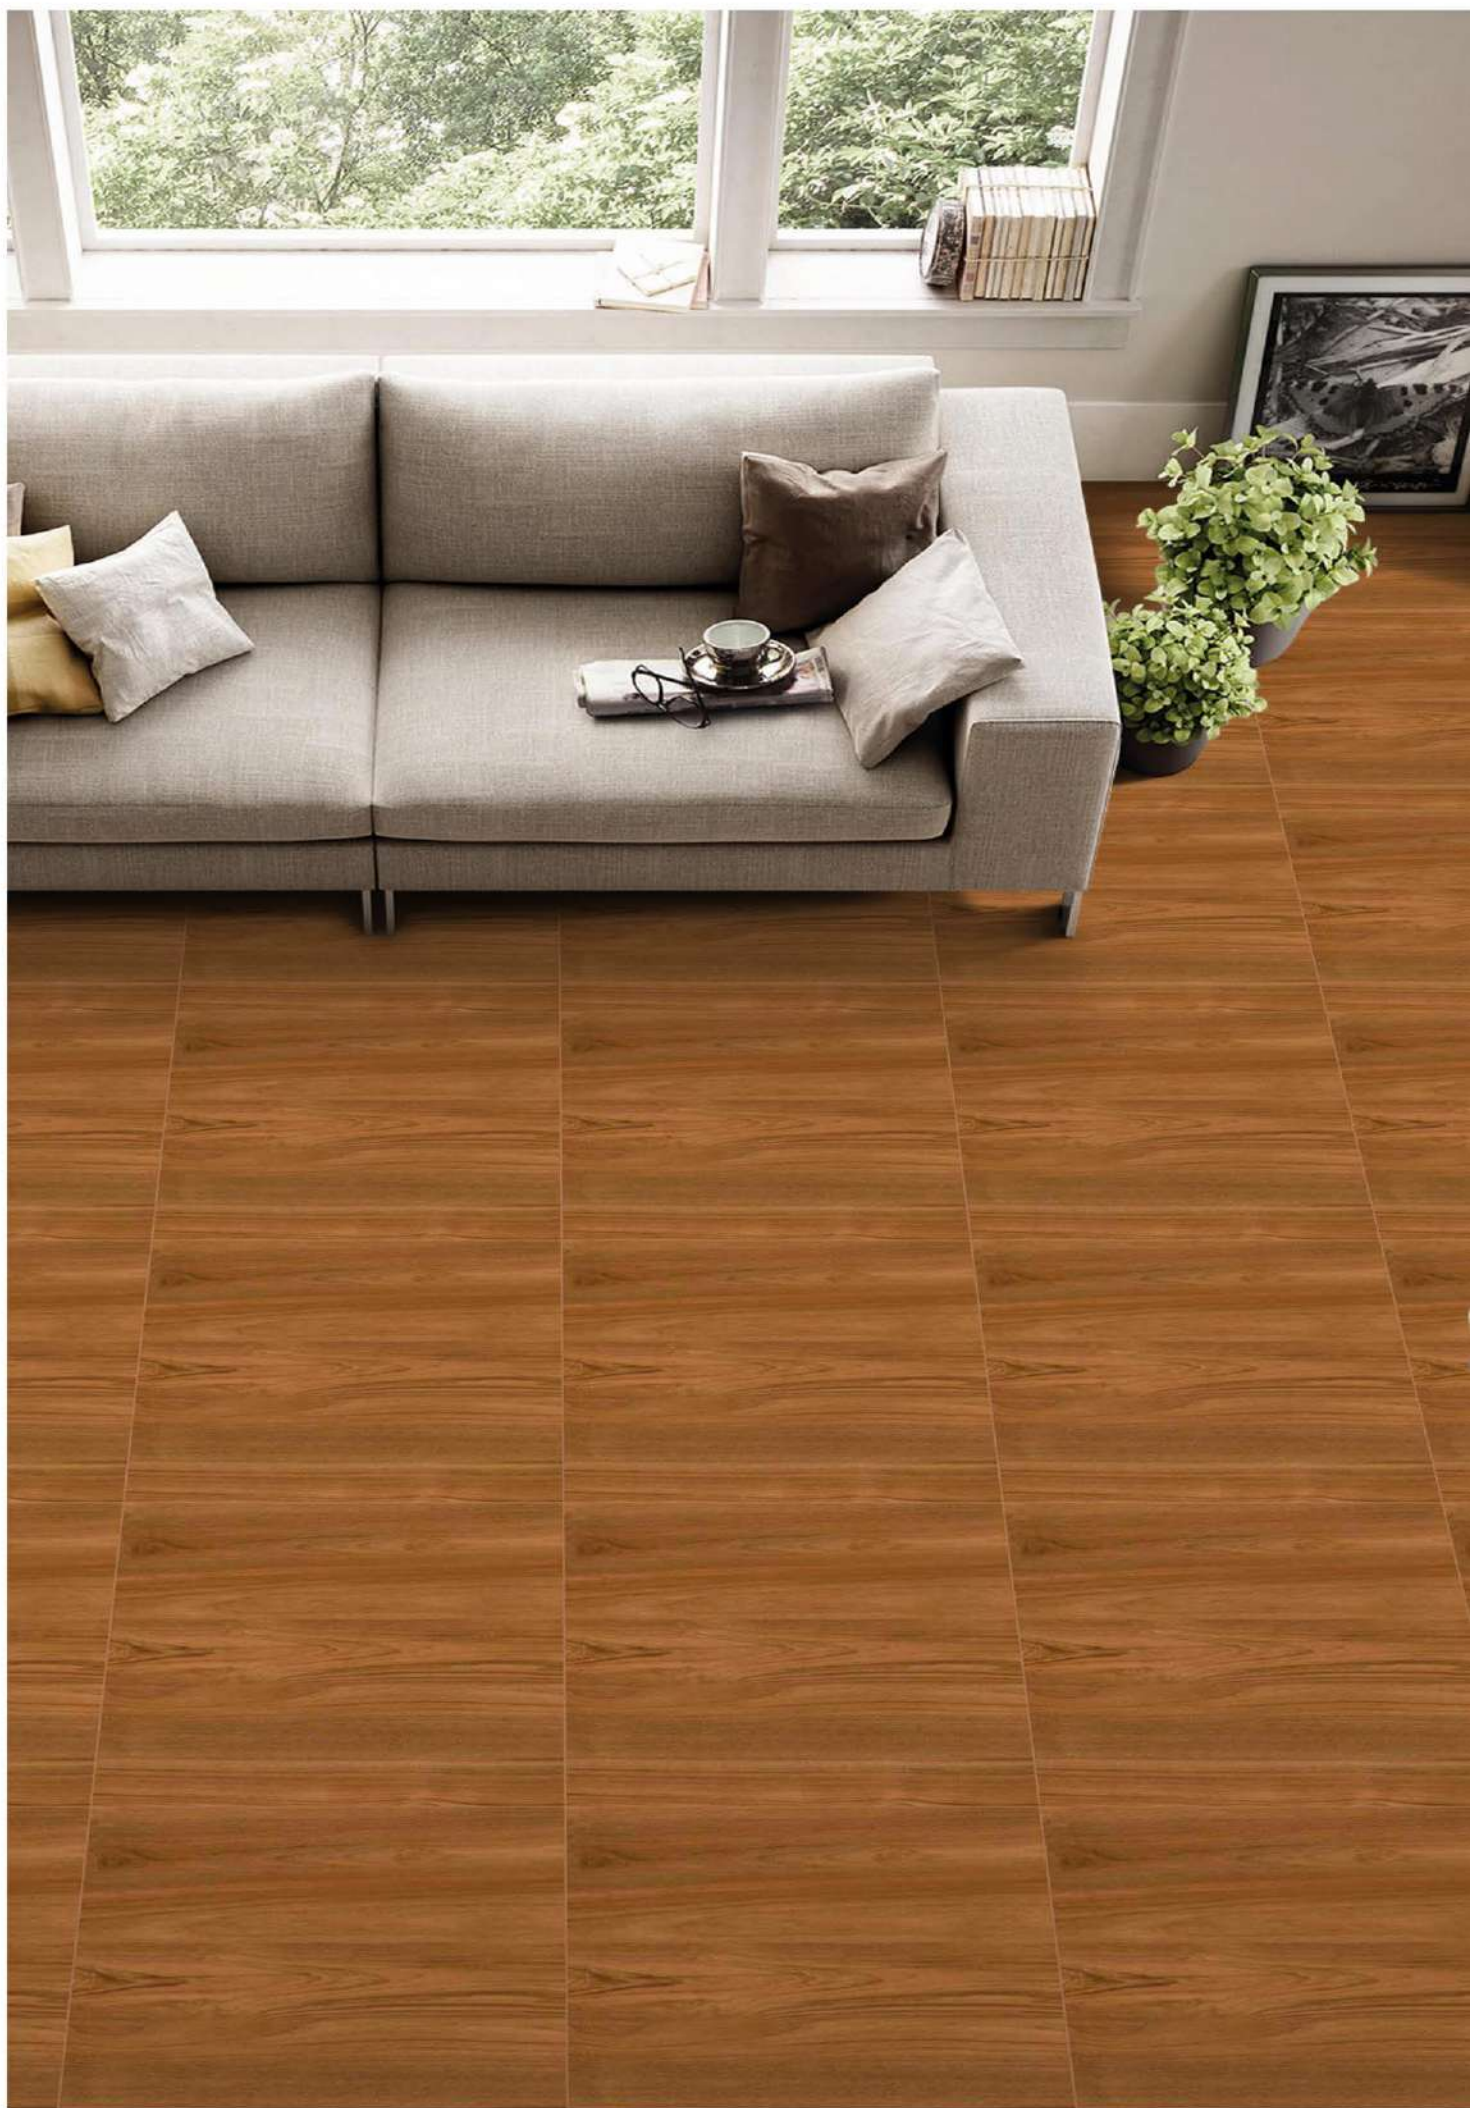

- Applicable On Wall & Floor
- HD Clarity
- Geometric Variation 3mm±
- Zero Maintenance
- Eco Friendly