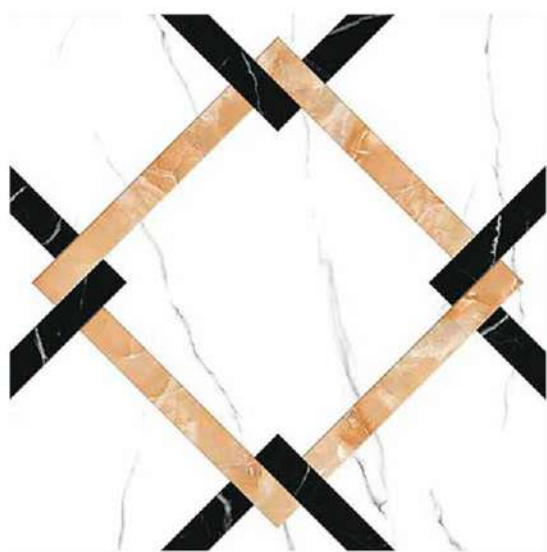

Design Code:- JW-010
Matt FINISH

-  Applicable On Wall & Floor
-  HD Clarity
-  Geometric Variation 3mm±
-  Zero Maintenance
-  Eco Friendly

Design Code:- **JW-012**
Matt FINISH

-  Applicable On Wall & Floor
-  HD Clarity
-  Geometric Variation 3mm±
-  Zero Maintenance
-  Eco Friendly