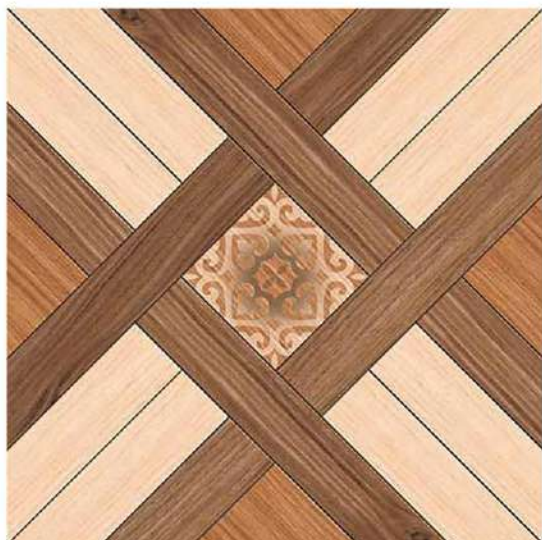

Design Code:- **JW-225**
Matt FINISH

-  Applicable On Wall & Floor
-  HD Clarity
-  Geomatic Variation 3mm±
-  Zero Maintenance
-  Eco Friendly

Design Code:- **JW-226**
Matt FINISH

-  Applicable On Wall & Floor
-  HD Clarity
-  Geometric Variation 3mm±
-  Zero Maintenance
-  Eco Friendly