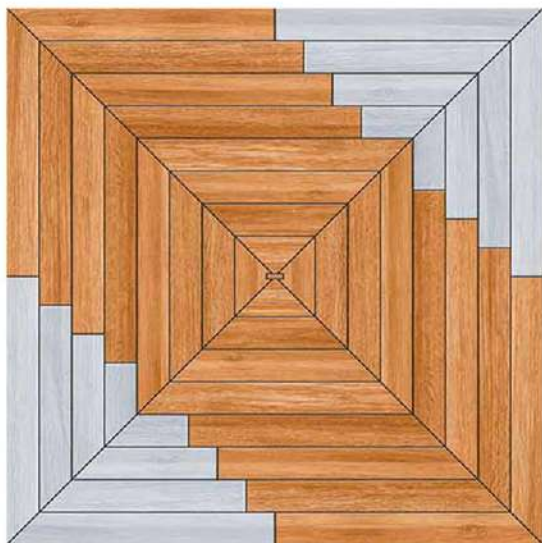

Design Code:- JW-088
Matt FINISH

- Applicable On Wall & Floor
- HD Clarity
- Geomatic Variation 3mm±
- Zero Maintenance
- Eco Friendly

Design Code:- **JW-089**
Matt FINISH

- Applicable On Wall & Floor
- HD Clarity
- Geomatic Variation 3mm±
- Zero Maintenance
- Eco Friendly