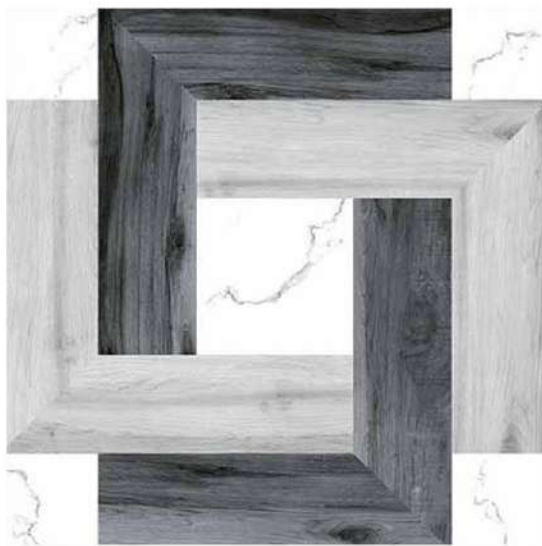

Design Code:- **JW-084**

Matt FINISH

Applicable On
Wall & Floor

HD
Clarity

Geomatic
Variation 3mm±

Zero
Maintenance

Eco
Friendly