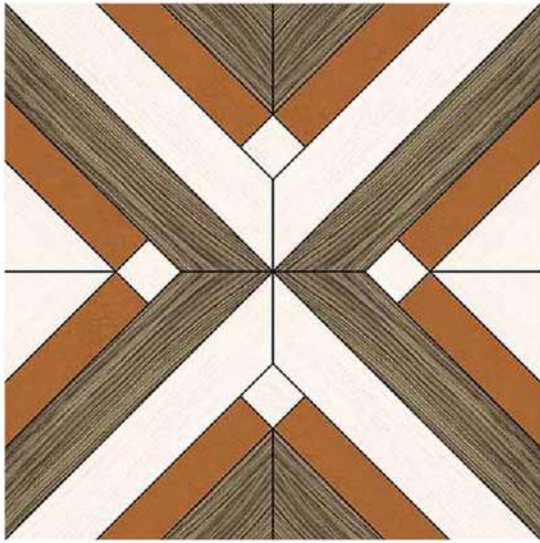

Design Code:- **JW-069**
Matt FINISH

-  Applicable On Wall & Floor
-  HD Clarity
-  Geometric Variation 3mm±
-  Zero Maintenance
-  Eco Friendly

Design Code:- **JW-074**

Matt FINISH

-  Applicable On Wall & Floor
-  HD Clarity
-  Geomatic Variation 3mm±
-  Zero Maintenance
-  Eco Friendly