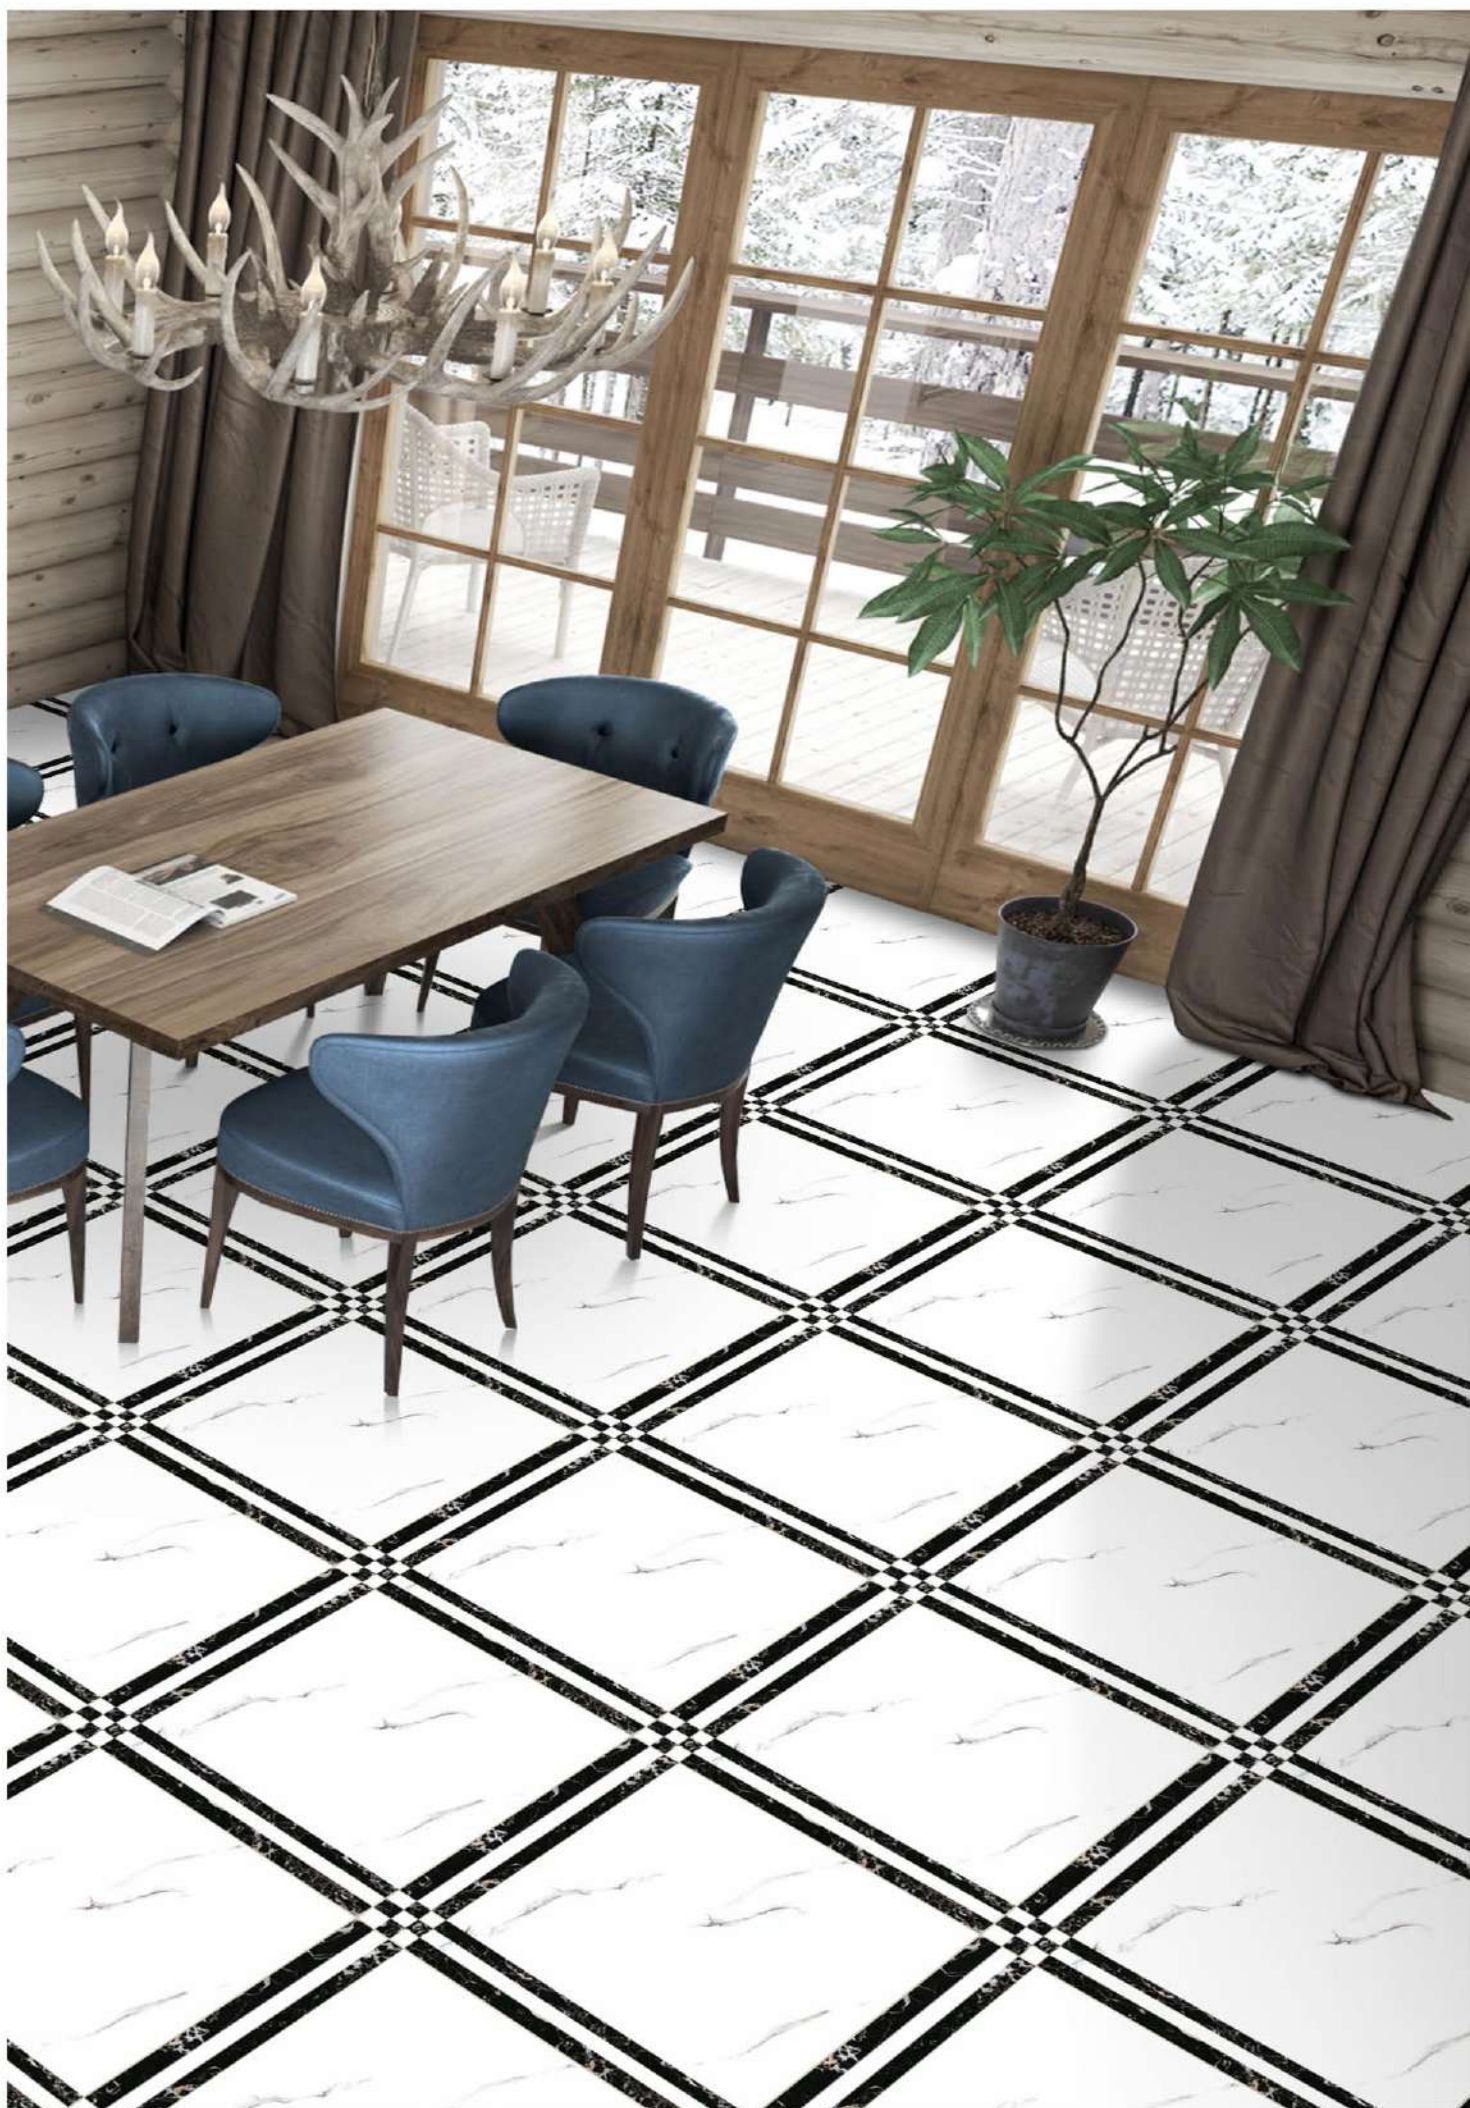

- Applicable On Wall & Floor
- HD Clarity
- Geomatic Variation 3mm±
- Zero Maintenance
- Eco Friendly