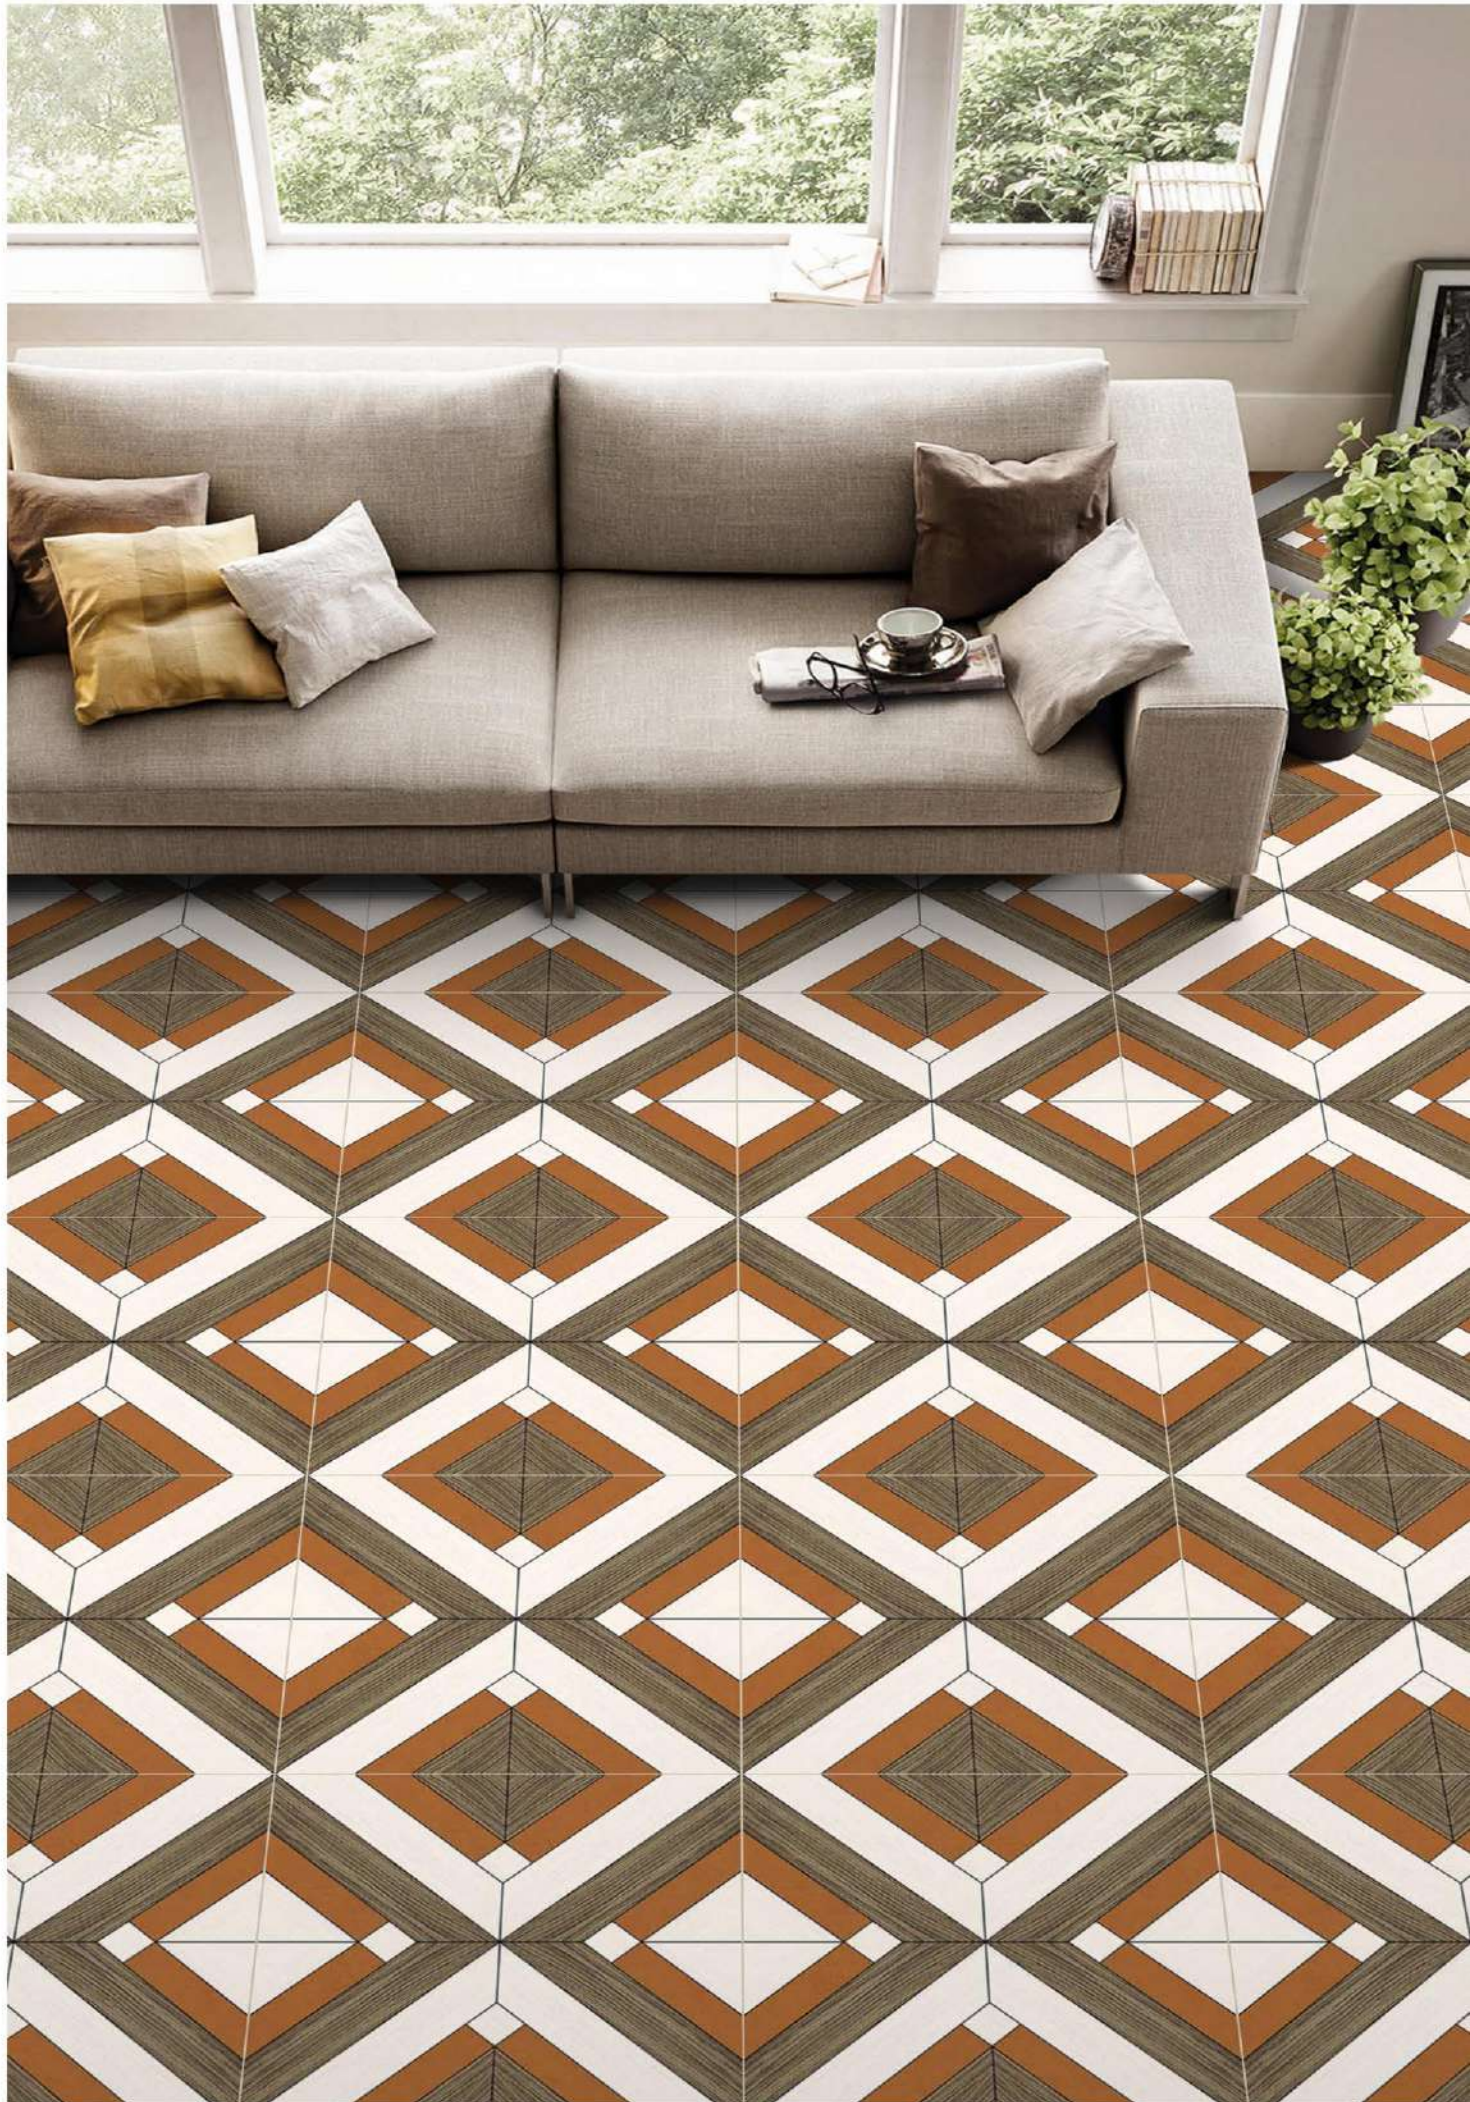

- Applicable On Wall & Floor
- HD Clarity
- Geometric Variation 3mm±
- Zero Maintenance
- Eco Friendly