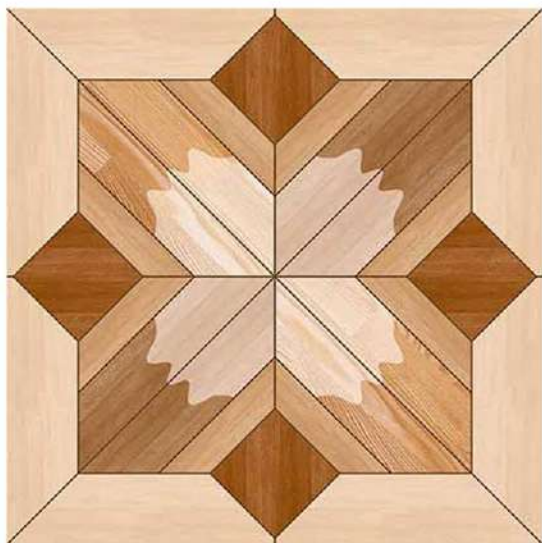

Design Code:- JW-143
Matt FINISH

- Applicable On Wall & Floor
- HD Clarity
- Geomatic Variation 3mm±
- Zero Maintenance
- Eco Friendly

Design Code:- **JW-146**
Matt FINISH

-  Applicable On Wall & Floor
-  HD Clarity
-  Geometric Variation 3mm±
-  Zero Maintenance
-  Eco Friendly