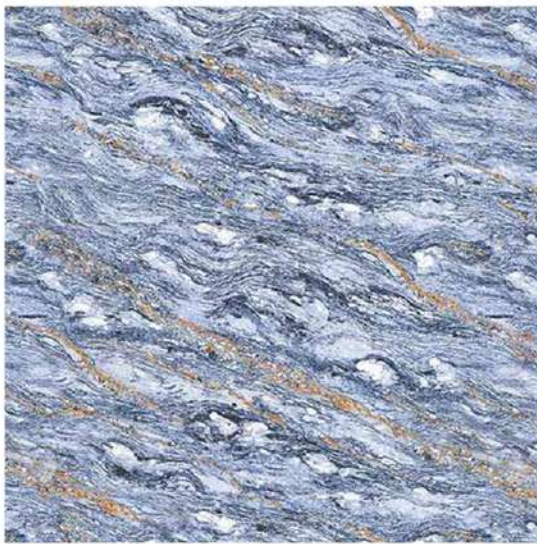

Design Code:- **JW-200**
Matt FINISH

-  Applicable On Wall & Floor
-  HD Clarity
-  Geomatic Variation 3mm±
-  Zero Maintenance
-  Eco Friendly

Design Code:- **JW-204**
Matt FINISH

-  Applicable On Wall & Floor
-  HD Clarity
-  Geometric Variation 3mm±
-  Zero Maintenance
-  Eco Friendly