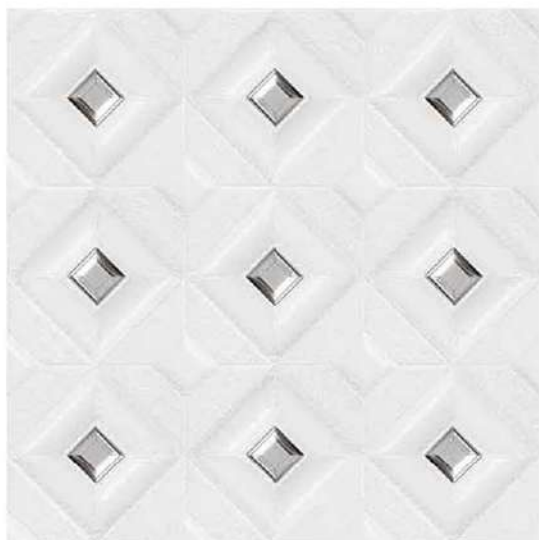

Design Code:- **JW-112**
Matt FINISH

- Applicable On Wall & Floor
- HD Clarity
- Geomatic Variation 3mm±
- Zero Maintenance
- Eco Friendly