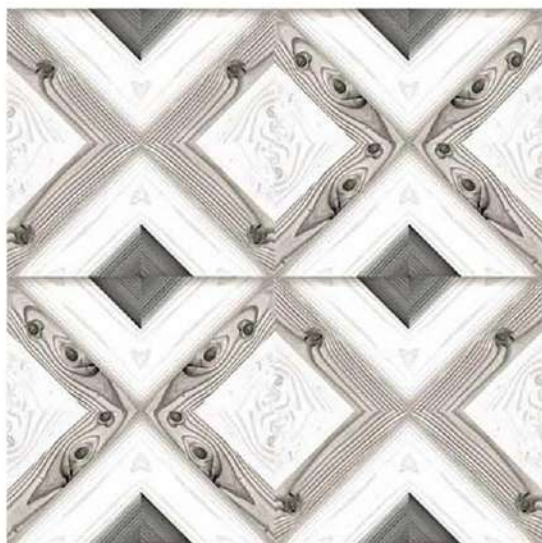

Design Code:- **JW-179**
Matt FINISH

- Applicable On Wall & Floor
- HD Clarity
- Geomatic Variation 3mm±
- Zero Maintenance
- Eco Friendly

Design Code:- **JW-180**
Matt FINISH

-  Applicable On Wall & Floor
-  HD Clarity
-  Geomatic Variation 3mm±
-  Zero Maintenance
-  Eco Friendly