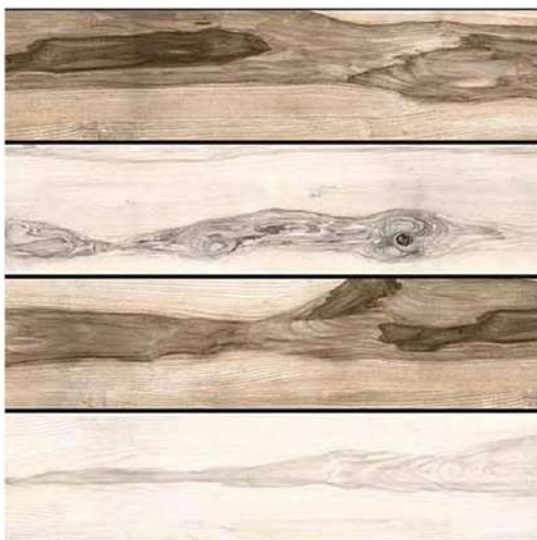

Design Code:- JW-063
Matt FINISH

- Applicable On Wall & Floor
- HD Clarity
- Geomatic Variation 3mm±
- Zero Maintenance
- Eco Friendly

Design Code:- JW-067
Matt FINISH

- Applicable On Wall & Floor
- HD Clarity
- Geomatic Variation 3mm±
- Zero Maintenance
- Eco Friendly