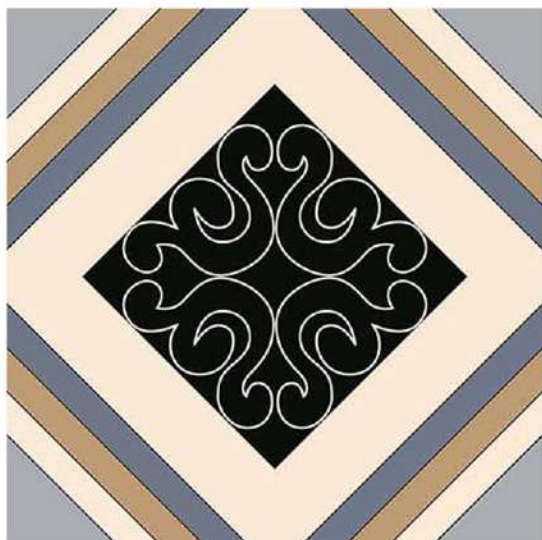

Design Code:- **JW-002**
Matt FINISH

-  Applicable On Wall & Floor
-  HD Clarity
-  Geomatic Variation 3mm±
-  Zero Maintenance
-  Eco Friendly

Design Code:- JW-003
Matt FINISH

- Applicable On Wall & Floor
- HD Clarity
- Geomatic Variation 3mm±
- Zero Maintenance
- Eco Friendly