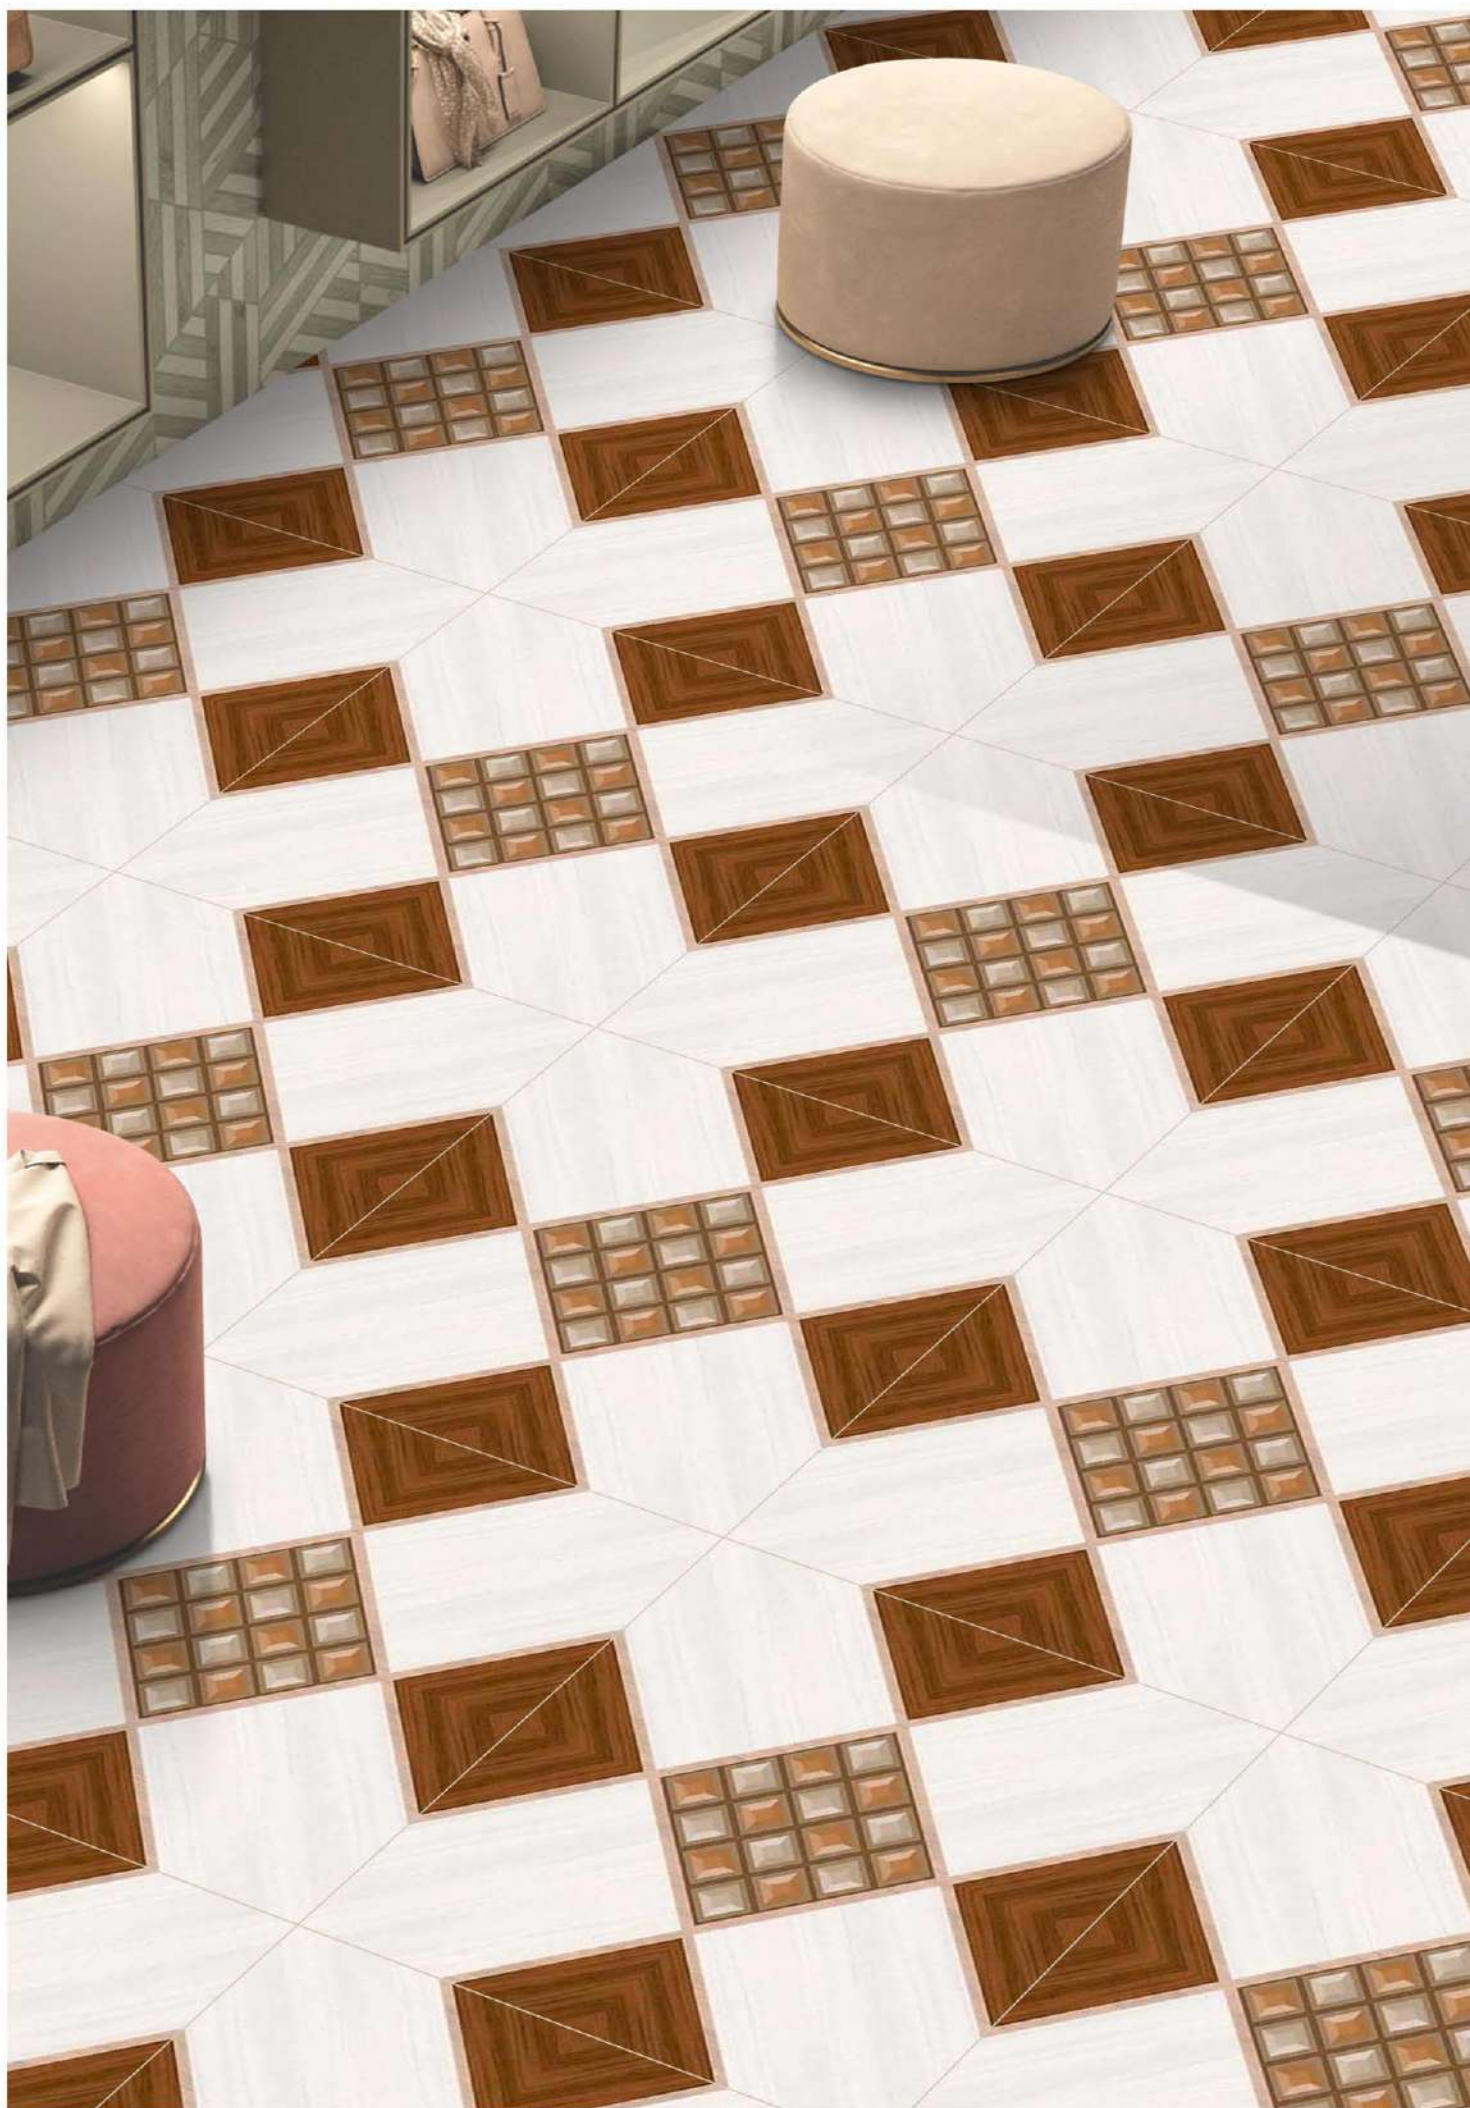

Design Code:- **JW-061**
Matt FINISH

-  Applicable On Wall & Floor
-  HD Clarity
-  Geomatic Variation 3mm±
-  Zero Maintenance
-  Eco Friendly

Design Code:- **JW-062**
Matt FINISH

-  Applicable On Wall & Floor
-  HD Clarity
-  Geomatic Variation 3mm±
-  Zero Maintenance
-  Eco Friendly