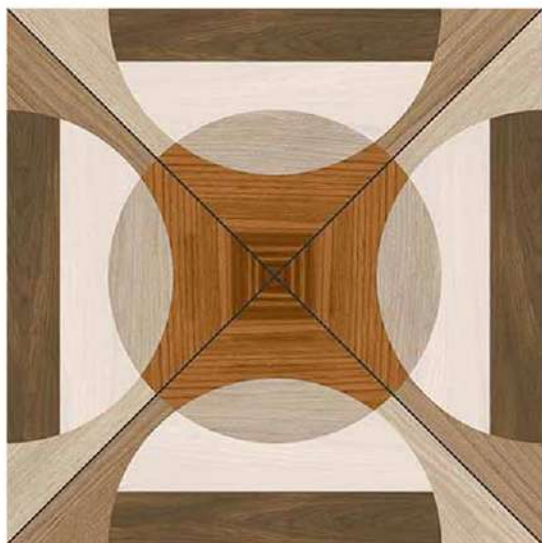

Design Code:- **JW-165**
Matt FINISH

- Applicable On Wall & Floor
- HD Clarity
- Geomatic Variation 3mm±
- Zero Maintenance
- Eco Friendly

Design Code:- **JW-171**
Matt FINISH

-  Applicable On Wall & Floor
-  HD Clarity
-  Geometric Variation 3mm±
-  Zero Maintenance
-  Eco Friendly